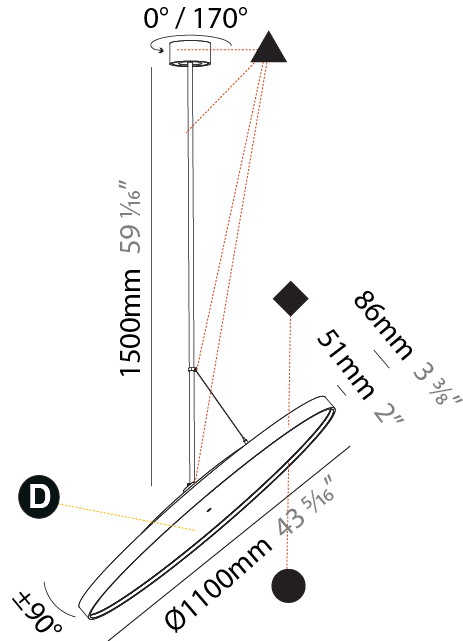

GENERAL

Series: Sign Diva Flex
Subseries: Sign Diva Flex Korona
Partner: Prolicht
Division: Architectural
Installation: Suspension
Product Type: Pendant
Mounting Location: Ceiling
Light Distribution: Adjustable

PHYSICAL

Shape: Round
Diameter (mm): 1100
Diameter (in): 43 ⁵/₁₆
Height (mm): 1620
Height (in): 63 ³/₄
Weight (kg): 15.5
Weight (lbs): 34.1
Diffuser: PMMA - Opal / Micro-Prism / Sparkling Secret / Vintage Industrial
Fixture Finish: SSR / BKV / CWI / CRY / HAB / UFT / ITA / RUA / FTG / MYG / LOD / PUS / FRO / FUP / KIA / POP / BLS / SPG / MEY / GOH / CHC / COM / ABZ / JAG / OBR / MOS / ROR
Fixture Material: PMMA / Extruded Aluminum / Steel

ELECTRICAL

Lamp Type: LED (Zhaga Standard)
Input Wattage (W): 145
Total Output Wattage (W): 135
Dimming: Tri-Mode (Non-Dimming and Phase Dimming (120Vac only) and 0-10V Dimming)
Driver Included: Yes
Driver Location: Integrated
Driver Type: Constant Current - Universal
Driver Class: Class 2
Input Voltage (V): 120 - 277
Constant Current (MA): 600

LED

Color Temperature (°K): 2700 / 3000 / 3500 / 4000
Max. Delivered Lumen (lm): 16002 / 17172 / 19937 / 20344
Nominal Lumen (lm): 18992 / 20305 / 23575 / 24056
CRI: >90 CRI
Lamp Life (hrs): 50000

OPTICAL

Adjustability: Rotational 170°; Tilt 90°

RATINGS AND CERTIFICATIONS

Certified By: Certified for North American Standards
IP rating: IP20