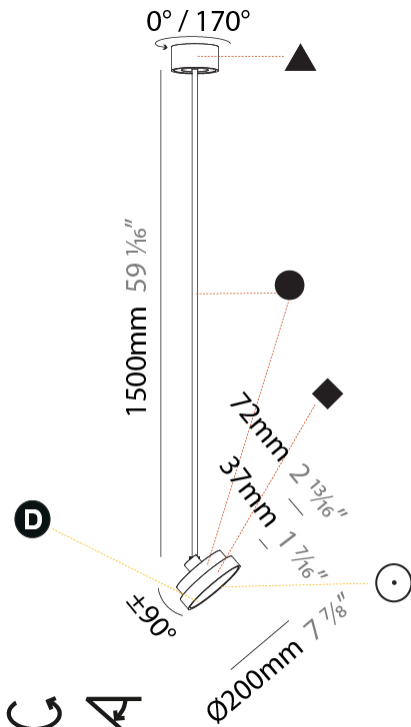

GENERAL

Series: Sign Diva Flex
Subseries: Sign Diva Flex
Partner: Prolicht
Division: Architectural
Installation: Suspension
Product Type: Pendant
Mounting Location: Ceiling
Light Distribution: Adjustable

PHYSICAL

Shape: Round
Diameter (mm): 200
Diameter (in): 7 7/8
Height (mm): 1620
Height (in): 63 3/4
Weight (kg): 2.007
Weight (lbs): 4.42
Diffuser: PMMA - Opal / Micro-Prism / Sparkling Secret / Vintage Industrial
Fixture Finish: SSR / BKV / CWI / CRY / HAB / UFT / ITA / RUA / FTG / MYG / LOD / PUS / FRO / FUP / KIA / POP / BLS / SPG / MEY / GOH / CHC / COM / ABZ / JAG / OBR / MOS / ROR
Fixture Material: PMMA / Extruded Aluminum / Steel

ELECTRICAL

Lamp Type: LED (Zhaga Standard)
Input Wattage (W): 12.1
Total Output Wattage (W): 11
Dimming: Tri-Mode (Non-Dimming and Phase Dimming (120Vac only) and 0-10V Dimming)
Driver Included: Yes
Driver Location: Integrated
Driver Type: Constant Current - Universal
Driver Class: Class 2
Input Voltage (V): 120 - 277
Constant Current (MA): 350

LED

Color Temperature (°K): 2700 / 3000 / 3500 / 4000
Max. Delivered Lumen (lm): 836 / 895 / 902 / 921
Nominal Lumen (lm): 1280 / 1370 / 1382 / 1410
CRI: >90 CRI
Lamp Life (hrs): 50000

OPTICAL

Adjustability: Rotational 170°, Tilt 90°

RATINGS AND CERTIFICATIONS

Certified By: Certified for North American Standards
IP rating: IP20