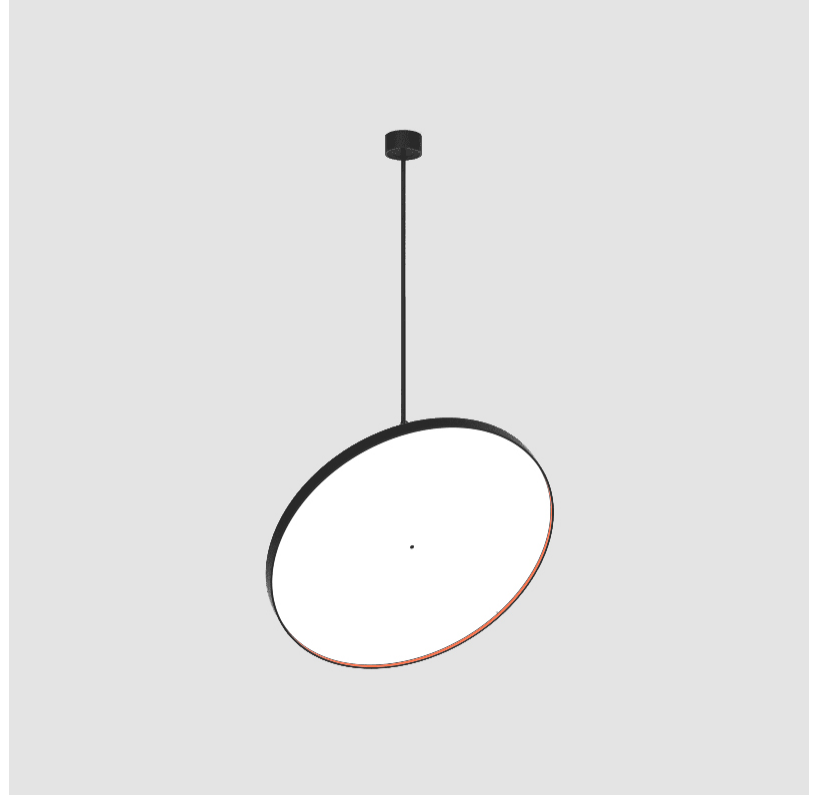

GENERAL

Series: Sign Diva Flex
Subseries: Sign Diva Flex Korona
Partner: Prolicht
Division: Architectural
Installation: Suspension
Product Type: Pendant
Mounting Location: Ceiling
Light Distribution: Adjustable

PHYSICAL

Shape: Round
Diameter (mm): 1100
Diameter (in): 43 ⁵/₁₆
Height (mm): 1620
Height (in): 63 ³/₄
Weight (kg): 15.5
Weight (lbs): 34.1
Diffuser: PMMA - Opal / Micro-Prism / Sparkling Secret / Vintage Industrial
Fixture Finish: SSR / BKV / CWI / CRY / HAB / UFT / ITA / RUA / FTG / MYG / LOD / PUS / FRO / FUP / KIA / POP / BLS / SPG / MEY / GOH / CHC / COM / ABZ / JAG / OBR / MOS / ROR
Fixture Material: PMMA / Extruded Aluminum / Steel

ELECTRICAL

Lamp Type: LED (Zhaga Standard)
Input Wattage (W): 145
Total Output Wattage (W): 135
Dimming: Tri-Mode (Non-Dimming and Phase Dimming (120Vac only) and 0-10V Dimming)
Driver Included: Yes
Driver Location: Integrated
Driver Type: Constant Current - Universal
Driver Class: Class 2
Input Voltage (V): 120 - 277
Constant Current (MA): 600

LED

Color Temperature (°K): 2700 / 3000 / 3500 / 4000
Max. Delivered Lumen (lm): 16002 / 17172 / 19937 / 20344
Nominal Lumen (lm): 18992 / 20305 / 23575 / 24056
CRI: >90 CRI
Lamp Life (hrs): 50000

OPTICAL

Adjustability: Rotational 170°; Tilt 90°

RATINGS AND CERTIFICATIONS

Certified By: Certified for North American Standards
IP rating: IP20