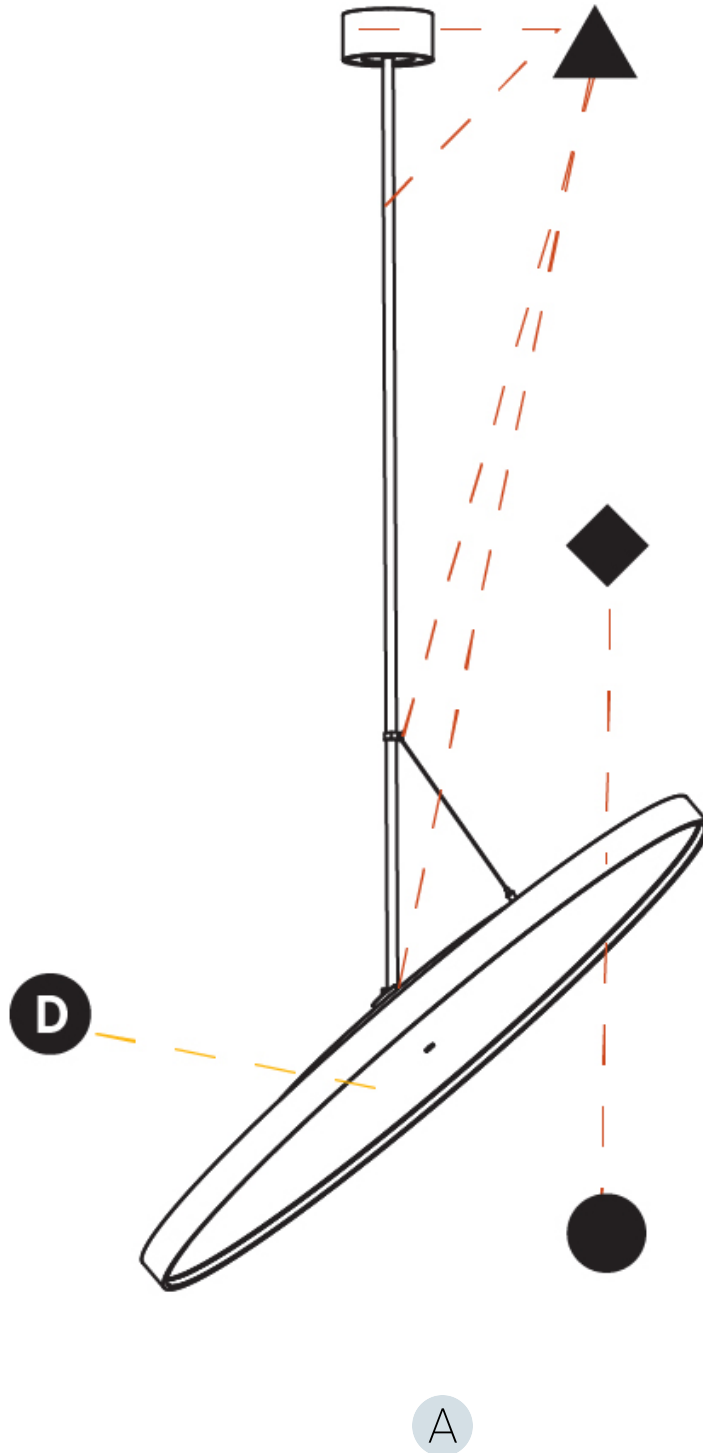

Adjustability: Rotational 170°; Tilt 90°
--

RATINGS AND CERTIFICATIONS

Certified By: Certified for North American Standards
IP rating: IP20

SIGN DIVA FLEX KORONA SUSPENSION

A30870-

PROJECT
TYPE
SPECIFIER
QUANTITY
DATE